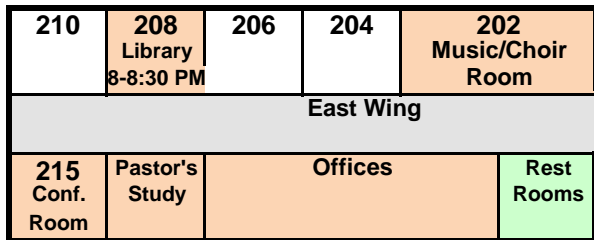

Map of AWANA Classes

AWANA Clubs Meet on Wednesdays 6:45-8:15 PM

AWANA DIRECTORS

- Commander - Phil Balben**
- Puggles K-2 - Terry Bowman
 - Cubbies 3 - Dorothy Carter
 - Cubbies 4 - Jody Lunsford
 - Sparkys K5 - Jewel Hancock
 - Sparkys G1 - Terry Reynolds
 - Sparkys G-2 - Megan Barker
 - T&T Boys G3-4 - Michael Crabb
 - T&T Girls G3-4 - Kathy Thompson
 - T&T Boys G5-6 - David Thompson
 - T&T Girls G5-6 - Jenny Balben