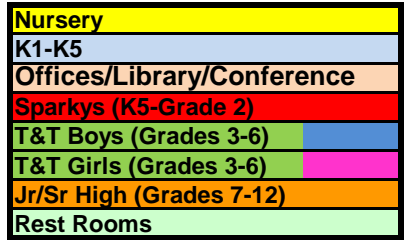

Map of AWANA Classes

AWANA Clubs Meet on Wednesdays 6:45-8:15 PM

AWANA DIRECTORS

- Commander - Phil Balben**
- Puggles K-2 - Terry Bowman
 - Cubbies 3 - Dorothy Carter
 - Cubbies 4 - Jody Lunsford
 - Sparkys K5 - Jewel Hancock
 - Sparkys G1 - Terry Reynolds
 - Sparkys G-2 - Megan Barker
 - T&T Boys G3-4 - Michael Crabb
 - T&T Girls G3-4 - Kathy Thompson
 - T&T Boys G5-6 - David Thompson
 - T&T Girls G5-6 - Jenny Balben