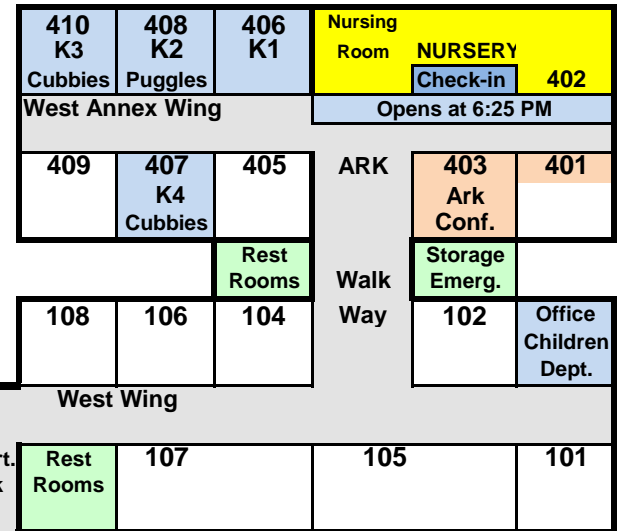

Map of AWANA Classes

AWANA Clubs Meet on Wednesdays 6:45-8:15 PM

AWANA DIRECTORS

- Commander - Phil Balben**
- Puggles K-2 - Terry Bowman
 - Cubbies 3 - Dorothy Carter
 - Cubbies 4 - Jody Lunsford
 - Sparkys K5 - Jewel Hancock
 - Sparkys G1 - Terry Reynolds
 - Sparkys G-2 - Megan Barker
 - T&T Boys G3-4 - Michael Crabb
 - T&T Girls G3-4 - Kathy Thompson
 - T&T Boys G5-6 - David Thompson
 - T&T Girls G5-6 - Jenny Balben

Main Foyer