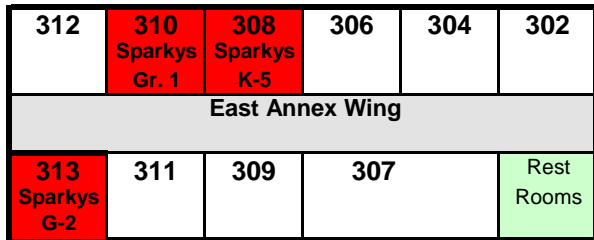

Map of AWANA Classes

AWANA Clubs Meet on Wednesdays 6:45-8:15 PM

AWANA DIRECTORS

- Commander - Phil Balben**
- Puggles K-2 - Terry Bowman
 - Cubbies 3 - Dorothy Carter
 - Cubbies 4 - Jody Lunsford
 - Sparkys K5 - Jewel Hancock
 - Sparkys G1 - Terry Reynolds
 - Sparkys G-2 - Megan Barker
 - T&T Boys G3-4 - Michael Crabb
 - T&T Girls G3-4 - Kathy Thompson
 - T&T Boys G5-6 - David Thompson
 - T&T Girls G5-6 - Jenny Balben