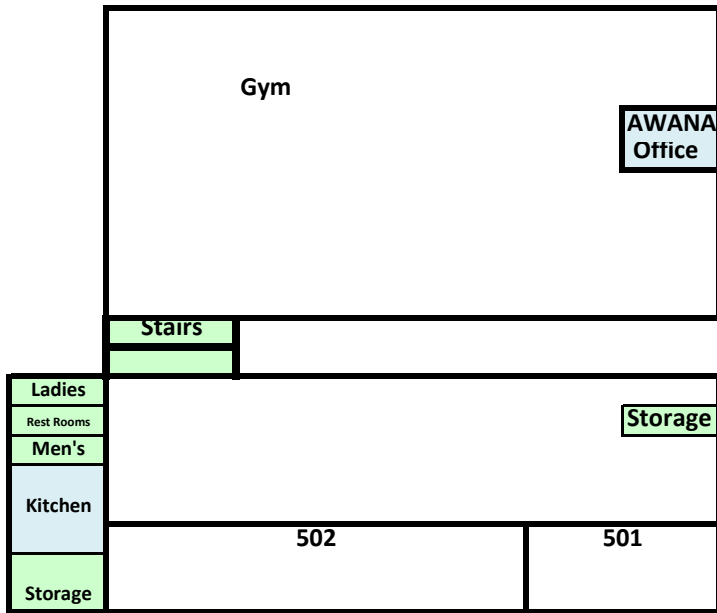

THE TABERNACLE CAMPUS MAP - SUNDAY SCHEDULE

9:00 Sunday School **10:15** Worship Service & Jr. Church **4:45** Awana **5:00** Adult Bible Studies

Adult Sunday School

Room 204	Young Adult Ministry (YAM)	Pastor Eddie McDonald
Room 206	Steadfast Class	Mike Wiles
Room 210	Koinonia Class	Alan Howard & Mike Gentry
Room 215	Ladies Sonshine Class	Jewell Abbott
Room 302	Firm Foundation	JJ Vogltanz
Room 304	Reflections	Edna Miller
Room 306	Truths Unchanged	Brandon Neal
Room 307	Devoted Couples	Gary Reynolds
Room 309	Life Today	George Lunsford
Room 311	Men of Honor	John Martin
Room 312	Insight for Women	Patti Breitenstine

Children's Sunday School

Room 402	Nursery
Room 406	K1 & K2
Room 408	K3 & K4
Room 405	K5 & Grade 1
Room 101	Grade 2
Room 104	Grade 3 & 4
Room 107	Grade 5 & Jr. Church at 10:15

Awana Classes

Room 407	K3 & K4
Room 308	K5
Room 310	Grade 1
Room 313	Grade 2
Gym	Grade 3-5 Boys & Girls

Youth Sunday School

Room 501	Grades 6 - 7
Room 502	Grades 9 - 12