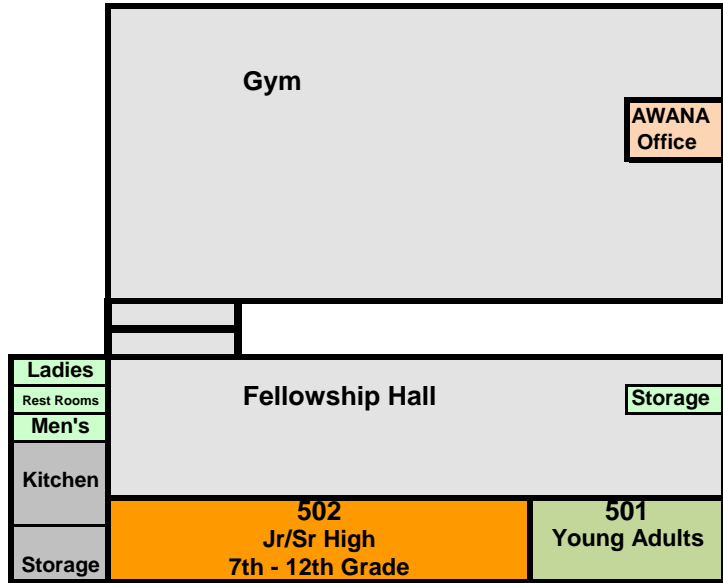

Campus Map

Sunday School Classes meet at 9:00 AM on Sunday mornings.

Nursery
K1-K5
Grades 1-6
Offices/Library/New Members
Adult Classes
Jr/Sr High (Grades 7-12)
Rest Rooms
TLC Classes
Young Adult Ministry